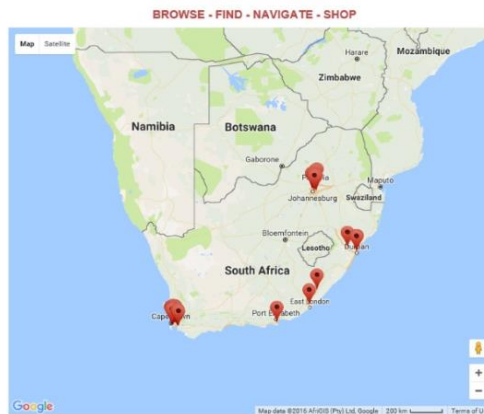

[Jordan Shoes Goodwood](#)  
[Jordan Shoes Ottery](#)  
[Jordan Shoes Somerset West](#)  
[Jordan Shoes Woodstock](#)  
[Shado Shoes Factory Shop Cape Town](#)  
[Shado Shoes Factory Shop Lansdowne](#)  
[Shado Shoes Factory Shop Maitland](#)  
[Shado Shoes Factory Shop Parow](#)  
[Shado Shoes Factory Shop Retreat](#)  
[Shado Shoes Factory Shop Salt River](#)  
[Shado Shoes Factory Shop Wynberg](#)  
[Szenko Ladies Shoes Factory Shop](#)  
[Topaz Footwear Ladies Shoes Factory Shop](#)

**Sports**

[Oggi Activewear Factory Shop](#)

**Swimwear**

[Oggi Activewear Factory Shop](#)

**Towels**

[The Towel Factory Shop](#)

**Underwear**

[Underworld Underwear Factory Shop](#)

**Wool**

[Kleen Eezy Woosalers Wool Factory Shop Bellville](#)  
[Kleen Eezy Woosalers Wool Factory Shop Somerset West](#)

[Contact the publishers](#)

**FIND THE FACTORY SHOPS CLOSEST TO YOU BY BROWSING A NATIONAL GOOGLE MAP  
CLICK ON THE IMAGE BELOW TO ACCESS THIS USER FRIENDLY FEATURE**